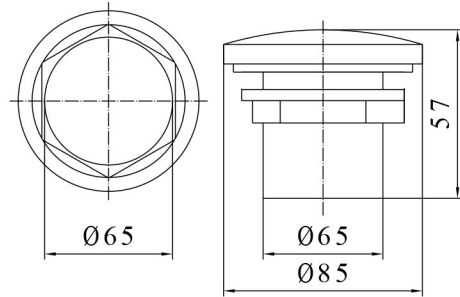

SDP-950

彩灯 Multi-colored light

SDP-951

彩灯 Multi-colored light

SDP-937

彩灯 Multi-colored light